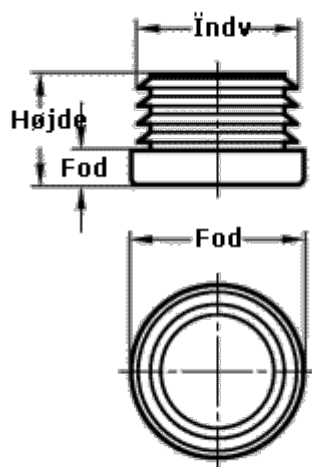

Data Sheet

Article number: 20991D20

Description: E+G tube end plug
GN 991-D20

Measures

Foot diameter	= 20mm
Foot length	= 5mm
Height	= 16mm
Internal tube diameter	= 19mm